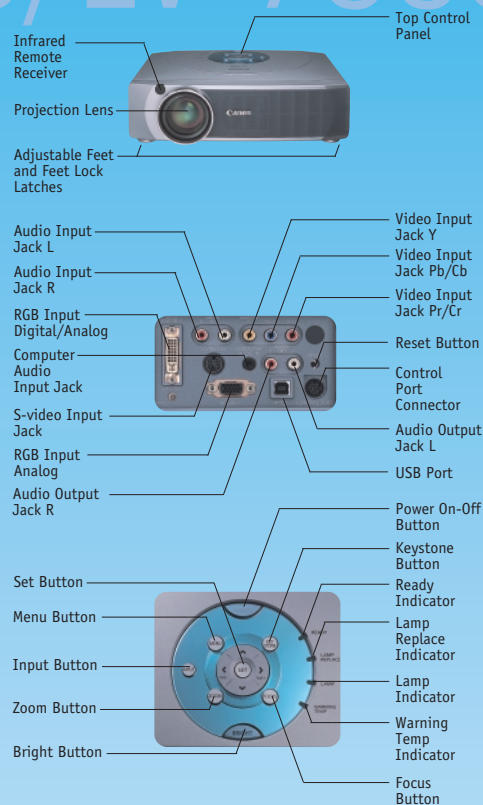

Advanced Connectivity

Each model comes equipped with a DVI-I interface for either digital or analog RGB input, allowing you to hook up two computers at the same time. They also feature component, S-Video, and RCA terminals, which allows you the freedom to connect to virtually any electronic device.

www.canonprojectors.com

LV-7355/LV-7350

Nomenclature

Specifications

Type: Ultra-portable LCD Projector
LCD Panel: 0.9" polysilicon active matrix TFT x 3. 4:3 aspect ratio
Number of Pixels: 786,432 1,024(H) x 768(V)
Supported Display Standards: Native XGA, SXGA (Compression), SVGA, VGA
Light Source: 200W UHP lamp
Brightness (Brighter mode/True Color mode): LV-7355: 2,200/1,900 ANSI lumens, LV-7350: 1,800/1,500 ANSI lumens
Uniformity: 85%
Contrast Ratio: 350:1 (All white/All black)
Horizontal Resolution: 800 TV lines
Projection Lens: 25.7 to 37.9 mm, F1.7 to 2.44, 1.5X zoom
Lens Shifting: 9:1
Elevation Adjustment: Up by 15.6° (One-touch adjustment)
Projected Image Size (Projection Distance): **WIDE mode:** 45" (3.9 ft.), 100" (9.2 ft.), 150" (13.8 ft.), 200" (18.4 ft.), 300" (28.2 ft.) **TELE mode:** 30" (3.9 ft.), 68" (9.2 ft.), 100" (13.8 ft.), 134" (18.4 ft.), 200" (28.2 ft.)
Digital Keystone Distortion Compensation Angle: ±20° (vertical), ±10° (horizontal)
Color System: NTSC/PAL/SECAM/NTSC 4.43/PAL-M/PAL-N
Supported Computers: IBM PC compatible, Macintosh, PC98, workstation (Some workstations are not supported.)
Scanning Frequency: 15 to 100kHz for horizontal sync., 50 to 100Hz for vertical sync., 140MHz for dot clock
Audio Output: 1W monaural
Built-in Speaker: 1.6 x 1.2 in., x1
Rated Supply Voltage: 100 to 120/200 to 240V AC, 50/60Hz
Power Consumption: 300W
Ambient Operation Temperature: 41 to 95°F (5 to 35°C)
Storage Temperature: 14 to 140°F (-10 to 60°C)
Dimensions (W x H x D): 13.1 x 3.5 x 9.6 in./331.5 x 89.5 x 244.1 mm excluding legs. (Legs: 0.5 in./11.5 mm)
Weight of Main Unit: Approx. 9.46 lbs. (4.3kg)