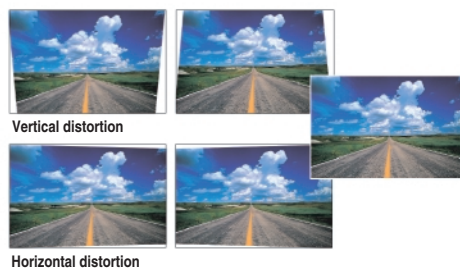

Diverse Options

When you want to go wireless, use the Wireless Imager* to transfer data from your laptop to the projector. Or, for presentations without a PC, the Media Card Imager is available.

* When using this device, switching to the next image and mouse response may be slower compared to a RGB cable connection.

Flexible Image Adjustment

Use gamma adjustment to change picture quality as you like, and save this customized setting for later use. A total of 12 settings are included to ensure the best quality in all situations.

Distortion-free Images

The LV-7355 and LV-7350 feature Horizontal and Vertical Keystone Correction to keep your images perfectly proportioned.

User-friendly Operation

Automatic adjustment kicks in the moment you plug in your video or data source, and you'll enjoy quiet operation from start to finish. A handy remote control provides easy access to digital zoom, image freeze, and other key functions.